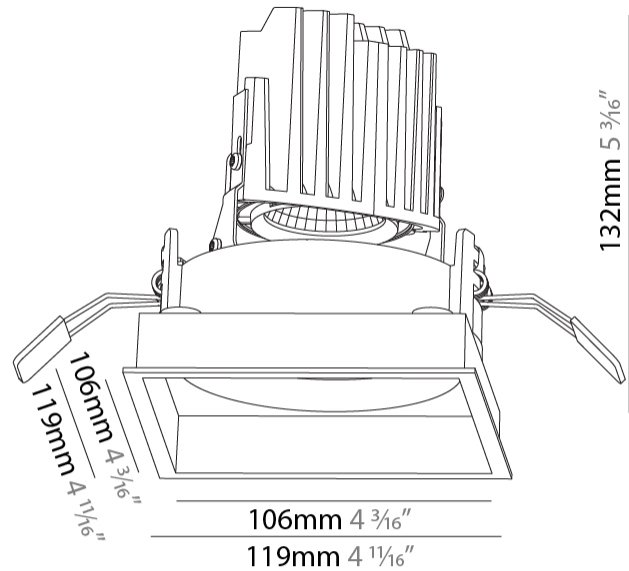

PHYSICAL

Shape: Square
Length (mm): 119
Length (in): 4 ¹¹/₁₆"
Width (mm): 119
Width (in): 4 ¹¹/₁₆"
Depth (mm): 132
Depth (in): 5 ³/₁₆"
Ceiling Thickness (mm): 10 / 12.5 / 15
Ceiling Thickness (in): 3/8 or 1/2 or 9/16
Min. Recessing Depth (mm): 150
Min. Recessing Depth (in): 5 ⁷/₈"
Light Distribution: Adjustable / Downlight
Weight (kg): 0.542
Weight (lbs): 1.2
Fixture Finish: SSR / BKV / CWI / CRY / HAB / UFT / ITA / RUA / FTG / MYG / LOD / PUS / FRO / FUP / KIA / POP / BLS / SPG / MEY / GOH / GUM / CHC / COM / ABZ / JAG / OBR / MOS / ROR
Fixture Material: Aluminum Die Cast
Cut-out Measurements: 114mm / 4 1/2" x 114mm / 4 1/2"

ELECTRICAL

Lamp Type: LED
Input Wattage (W): 16.5
Total Output Wattage (W): 14
Dimming: Tri-Mode (Non-Dimming and Phase Dimming (120Vac only) and 0-10V Dimming)
Driver Included: No
Driver Location: Recessed Housing
Driver Type: Constant Current - Universal
Driver Class: Class 2
Housing: See components
Input Voltage (V): 120 - 277
Constant Current (MA): 500

LED

Number of LEDs: 1
Color Temperature (°K): 2700 / 3000 / 3500 / 4000
Max. Delivered Lumen (lm): 940 / 980 / 1029 / 1050
Nominal Lumen (lm): 1386 / 1438 / 1511 / 1542
CRI: >90 CRI
Lamp Life (hrs): 50000

OPTICAL

Reflector°: 20 / 40 / 60
Adjustability: Rotational 355°; Tilt 30°

RATINGS AND CERTIFICATIONS

Certified By: Certified for North American Standards
IP rating: IP20